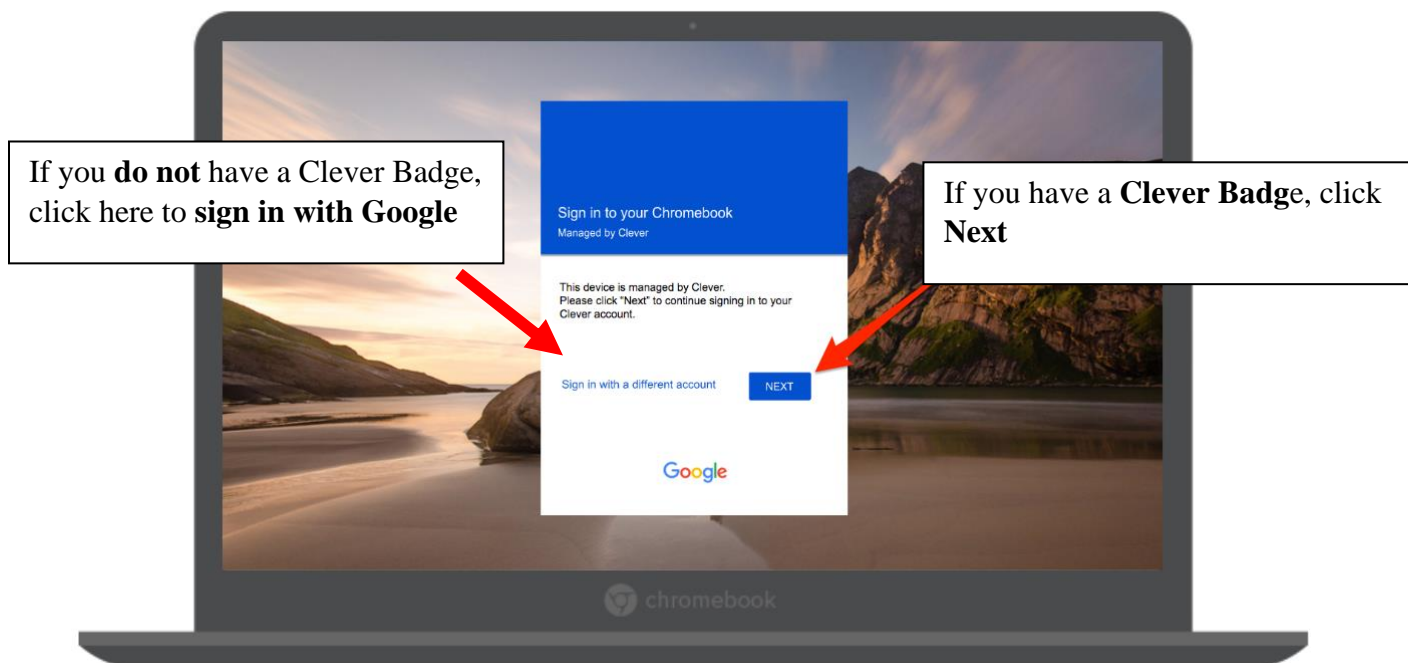

How to Log into a Delran Chromebook Using a Clever Badge

When the **Delran Chromebook** starts up, you may be greeted with the screen below:

If you have a Clever badge, after clicking Next, hold your Clever badge about twelve inches away from the webcam and you will see a green check mark appear indicating that the login was successful.

If you do NOT have a Clever badge, you will need to sign in using the student's Google credentials. Enter the student's username followed by their password (*their password is their Student ID Number*).